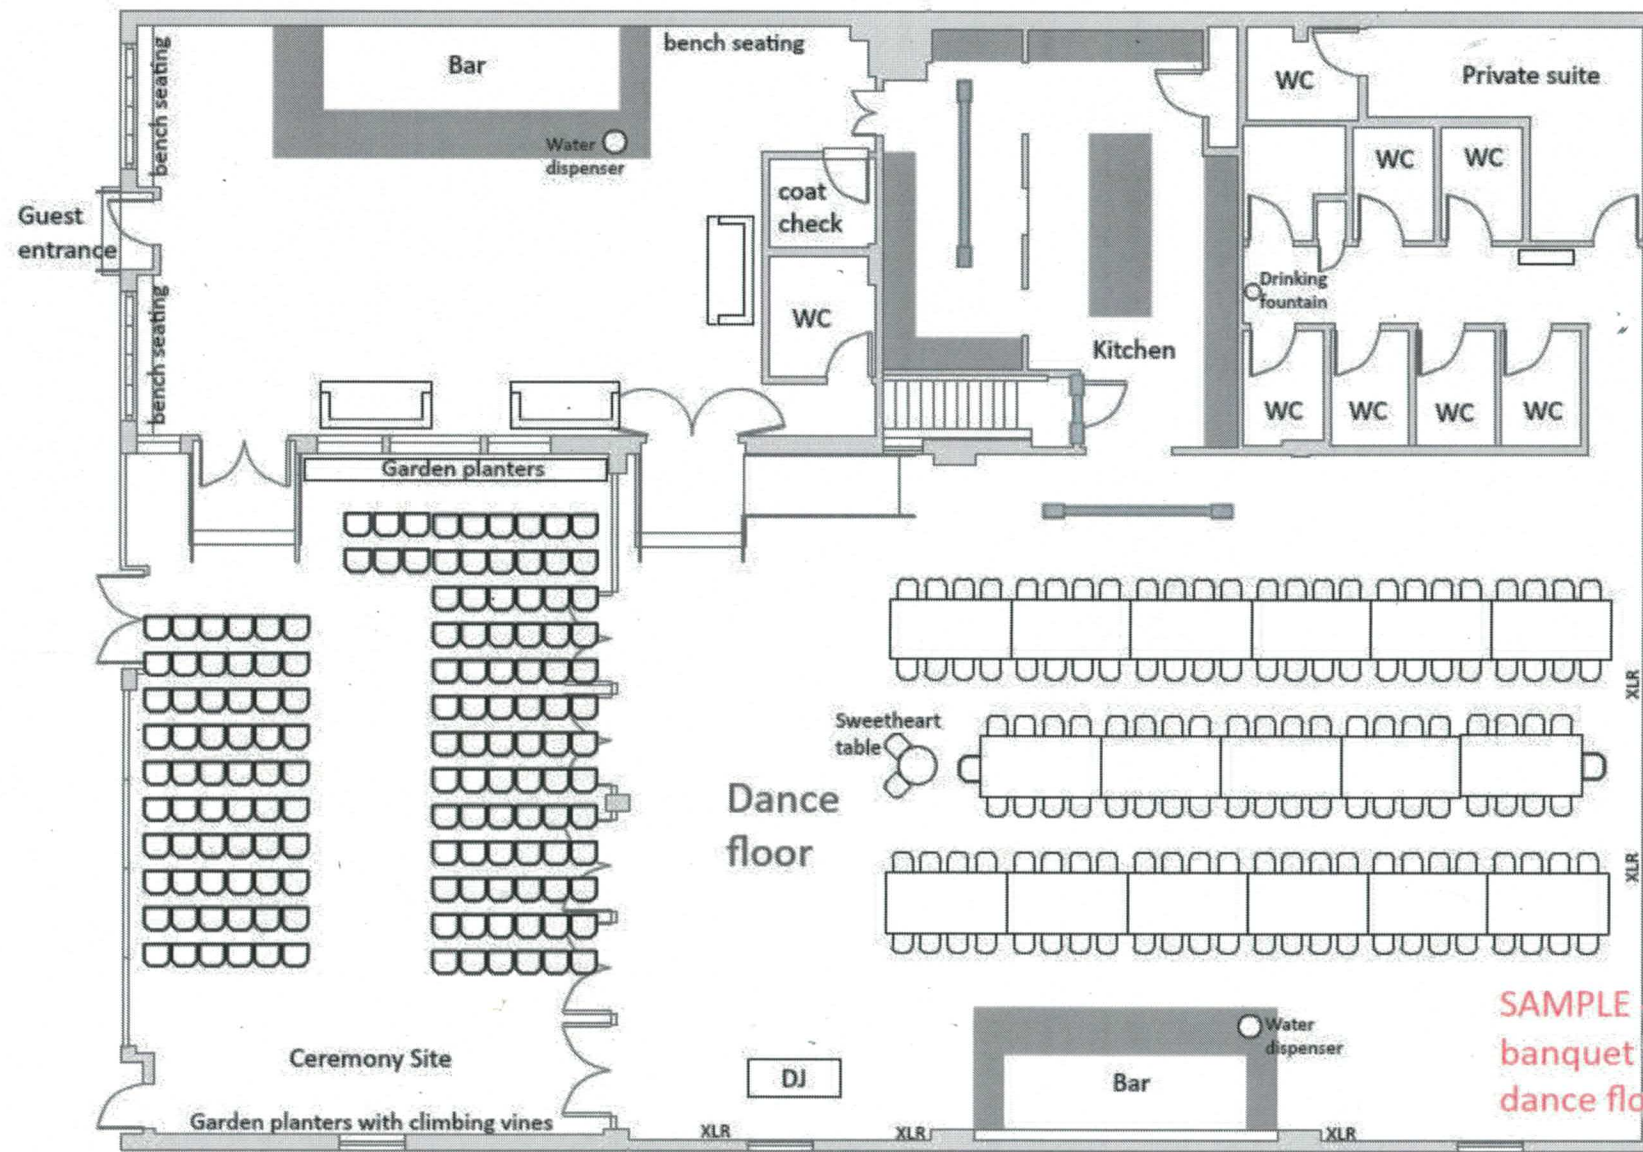

SAMPLE - 120 guests
 banquet farm tables
 dance floor by garden

SAMPLE - 120 guests
farm tables
dance floor center

SAMPLE - 120 guests
 banquet 6' tables
 band by suite

SAMPLE - 120 guests
 banquet 6' tables
 buffet
 food truck

SAMPLE - 140 guests
banquet farm tables
dance floor by garden

SAMPLE - 140 guests
banquet farm tables
dance floor by suite

SAMPLE - 140 guests
 30" tables
 ceremony in
 Main Space/
 dance floor
 center

XLR

XLR

XLR

SAMPLE - 160 guests
banquet 6'x30" tables
dance floor by garden